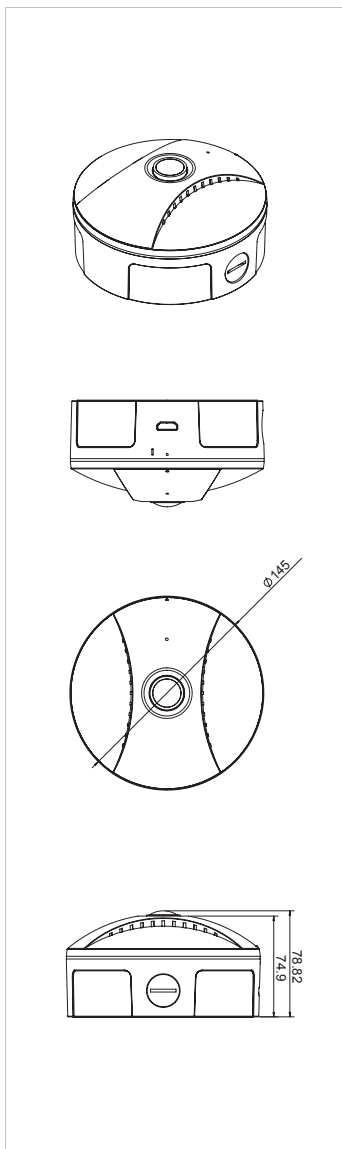

## HD CCTV Panoramic Camera

HS-CP3602 *Coming soon*

- HD CCTV 5 Mega Pixel.
- SDI output.
- HDMI output.
- CVBSx4 output.
- 360° and 180° panorama view.
- Virtual PTZ function.
- Auto Pan function.
- Multiple screen display.
- Privacy mask.
- Motion tracking.
- Built-in microphone.

### Specifications

Model	HS-CP3602	
Signal System	NTSC or PAL	
Pick up device	1/3.2" Color CMOS QSXGA(5Mega Pixel : 2592x1944) image sensor	
Synchronizing	Internal	
Scanning System	2:1 Interlace	
S/N Ratio	More than 51dB	
Electronic Shutter	Auto 1/60 (1/50) ~1/100,000 sec.	
White Balance	Auto	
Angle of view	Diagonal	185°
	Horizontal	185°
	Vertical	185°
Gamma Correct	0.45 / 1	
RS485	Pelco D / 9600	
Video Output	4 CH CVBS / HDMI / SDI	
Lens Type	Board lens 1.19mm / F2.0	
Format	1080P / 1080i / 720P	
Power Source	DC12V Jack ± 10% / 1A	
Power Consumption	6.6W (Max)	
Current	550mA (Max)	
Operating Temperature	-10°C ~ 50 °C (14°F ~ 122 °F )	
Storage Temperature	-20 °C ~ 70 °C (-4°F ~ 158°F )	
Dimension	78.82(H) x 145(Diameter)mm	
	78.82(H) x 190(Diameter)mm	

Dimension Unit : mm

Dimension Unit : mm