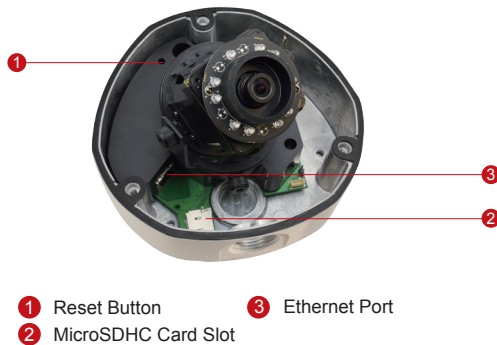

E72

3MP Outdoor Dome with D/N, IR, Basic WDR, Fixed lens

- Progressive Scan CMOS
- Day and night function with mechanical IR cut filter
- Minimum illumination 0 lux with IR LED on
- Built-in f2.93mm / F2.0 Megapixel fixed lens
- 15 fps at 2048 x 1536 resolution
- Selectable H.264 HP, MJPEG compressions with dual streaming
- Video motion detection
- Basic WDR
- Vandal proof IK10 rated and weatherproof IP66 rated casing
- MircoSDHC card slot for local storage
- Powered by PoE Class 2

PHOTO INDICATION

DIMENSION DIAGRAM

Unit: mm [inch]

ACCESSORY OPTIONS

Dome Cover		
PDCX-1101		4-inch, smoke, vandal proof

Popular Mounting Solutions		
Surface	Accessories not required	
Wall	PMAX-0308	
Pendant	PMAX-0101 PMAX-0103	
Corner	PMAX-0101 PMAX-0303 PMAX-0402	
Pole	PMAX-0101 PMAX-0303 PMAX-0503	
Flush	PMAX-1003	

* For more mounting solutions, please refer to Project Planner on www.acti.com

PRODUCT SPECIFICATION

E72

• Device

Device Type	Outdoor Dome Camera
Image Sensor	Progressive Scan CMOS
Sensor Size	1/3.2"
Day / Night	Yes
Minimum Illumination	Color: 0.1 lux at F2.0 (30 IRE, 2400°K); B/W: 0 lux (IR LED on)
Color to B/W switch	ISP based switch, configurable
Mechanical IR Cut Filter	Yes
IR Sensitivity Range	700~1100nm
IR LED	IR LED x 10 (850nm)
IR Working Distance	15 m (0 lux, 30 IRE, Max exposure gain)
Electronic Shutter	1/5 ~ 1/2,000 sec (manual mode); 1/5 ~ 1/10,000 sec (auto mode)