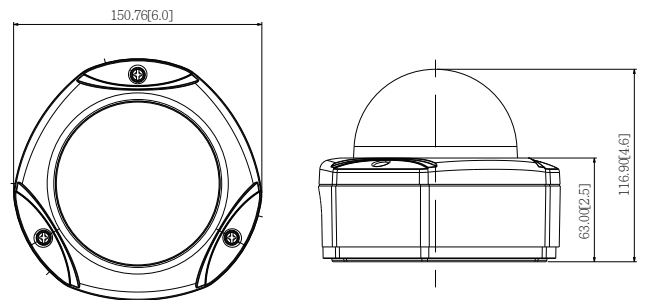

PHOTO INDICATION

DIMENSION DIAGRAM

Unit: mm [inch]

ACCESSORY OPTIONS

Dome Cover		
PDCX-1101		4-inch, smoke, vandal proof

Popular Mounting Solutions		
Surface	Accessories not required	
Wall	PMAX-0308	
Pendant	PMAX-0101 PMAX-0103	
Corner	PMAX-0101 PMAX-0303 PMAX-0402	
Pole	PMAX-0101 PMAX-0303 PMAX-0503	
Flush	PMAX-1003	

• Interface

Local Storage	MicroSDHC memory card slot (card not included)
---------------	--

• General

Power Source / Consumption	PoE Class 2 (IEEE802.3af) / 4.54W (IR on)
Weight	975 g (2.15 lb)
Dimensions (Ø x H)	150.76 mm x 116.9 mm (6" x 4.6")
Environmental Casing	Weatherproof (IP66 rated); Transparent vandal proof dome cover (IK10 rated)
Mount Type	Surface, Pendant, Wall, Corner, Pole, Flush
Starting Temperature	-20°C ~ 50°C (-4°F ~ 122°F)
Operating Temperature	-40°C ~ 50°C (-40°F ~ 122°F)
Operating Humidity	10% ~ 85% RH
Approvals	CE (EN 55022 Class B, EN 55024), FCC (Part15 Subpart B Class B), IK10, IP66